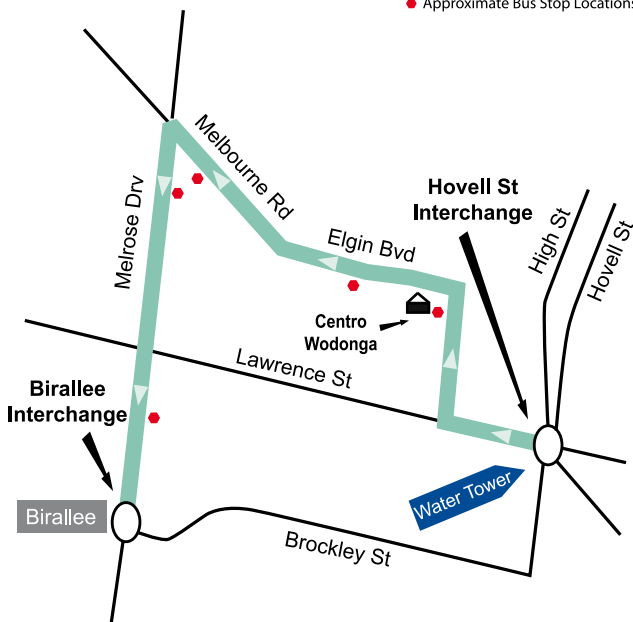

Wodonga Shopper (WS)

● Approximate Bus Stop Locations

Route: Depart Water Tower High St, right Lawrence St, right Smythe St, **Centro Wodonga**, left Elgin Bvd, Melbourne Rd, left Melrose Drv, **Birallee**.

Wodonga Shopper – Monday to Friday

High St	Centro Wodonga	Birallee
*8:50	8:45	8:40
9:45	9:50	10:00
10:45	10:50	11:00
11:45	11:50	12:00
2:15	2:20	2:30

*This service operates in reverse