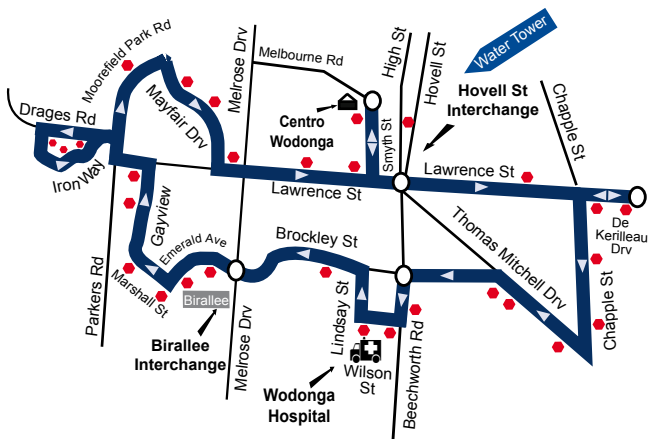

# Wodonga/Albury Saturday (160)

● Approximate Bus Stop Locations

Route: Depart High Street, Lawrence St East, De Kerilleau Drv, Chapple St, Thomas Mitchell Drv, Brockley St, Beechworth Rd, Wilson St, **Hospital**, Lindsay St, Brockley St, **Birallee**, Hedgerow Crt, Skitch St, Emerald Ave, Marshall St, Gayview Drv, Lawrence St, Parkers Rd, Drages Rd, Oakmont Circ, Iron Way, Drages Rd, Moorefield Park Drv, Mayfair Drv, Lawrence St, Smyth St, **Centro Wodonga**, u-turn at round-a-bout, Lawrence St, Hovell St Interchange, Wodonga to Albury

## Wodonga/Albury Saturday (160)

High St	Birallee	Oakmont	Hovell St	Dean St	High St
8:30	8:40	8:50	9:00	9:15	9:30
9:30	9:40	9:50	10:00	10:15	10:30
10:30	10:40	10:50	11:00	11:15	11:30
11:30	11:40	11:50	12:00	12:15	12:30
12:30	12:40	12:50	1:00	1:15	1:30
1:30	1:40	1:50	2:00	2:15	2:30
3:30	3:40	3:50	4:00	4:15	4:30