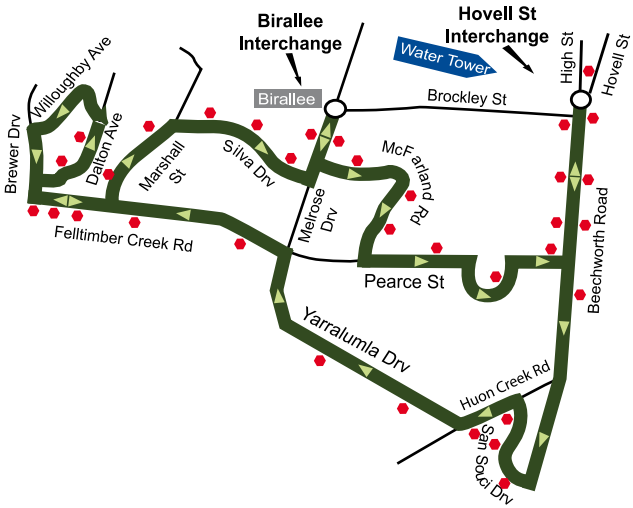

# Wodonga/Albury Saturday (150)

● Approximate Bus Stop Locations

Route: Depart Water Tower High St, Beechworth Rd, San Souci Dr, Huon Creek Rd, Yarralumla Blvd, Felltimber Creek Rd, Brewer Dr, Dalton Ave, Keogh St, Willoughby Ave, Brewer Dr, Felltimber Creek Rd, Marshall St, Silva Dr, Melrose Dr, **Birallee**, Melrose Dr, McFarland Rd, Pearce St, Nordsvan Dr, Beechworth Rd, Hovell St, Interchange, Wodonga to Albury.

## Wodonga/Albury Saturday (150)

High St	Federation Shops	Birallee	Hovell St	Dean St	High St
8:00	8:10	8:20	8:30	8:45	NS
9:00	9:10	9:20	9:30	9:45	10:00
10:00	10:10	10:20	10:30	10:45	11:00
11:00	11:10	11:20	11:30	11:45	12:00
12:00	12:10	12:20	12:30	12:45	1:00
1:00	1:10	1:20	1:30	NS	NS
2:30	2:40	2:50	3:00	3:15	3:30
4:30	4:40	4:50	5:00	NS	NS