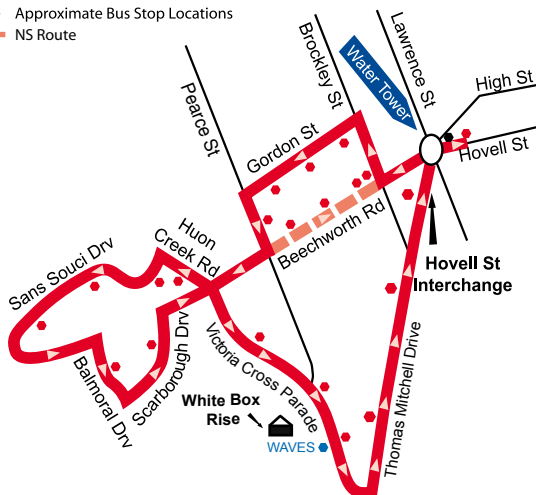

South Wodonga (S)

- Approximate Bus Stop Locations
- NS Route

Route: Depart Water Tower in High St via Beechworth Rd, Brockley St, Gordon St, Pearce St, right Beechworth Rd, Huon Creek Rd, Sans Souci Dr, Beechworth Rd, Balmoral Dr, Scarborough Dr, Beechworth Rd, Victoria Cross Pde, Thomas Mitchell Dr, Hovell St.

South Wodonga (S) - Monday to Friday

High St	Sans Souci Drv	Whitebox Rise	Hovell St
NS	7:30	NS	7:40*
8:00	8:05	NS	8:15**
9:00	9:05	9:10	9:15**
9:30	9:35	9:40	9:45**
10:30	10:35	10:40	10:45**
12:00	12:05	12:10	12:15**
1:45	1:50	1:55	2:00
2:45	2:50	2:55	3:00
4:00	4:05	4:10	4:15
4:45	4:50	4:55	5:00
5:15	5:20	5:25	5:30*
5:45	5:50	NS	6:15

* These services have a direct service to Albury

** These services have a direct connection at Hovell St with a bus to Albury