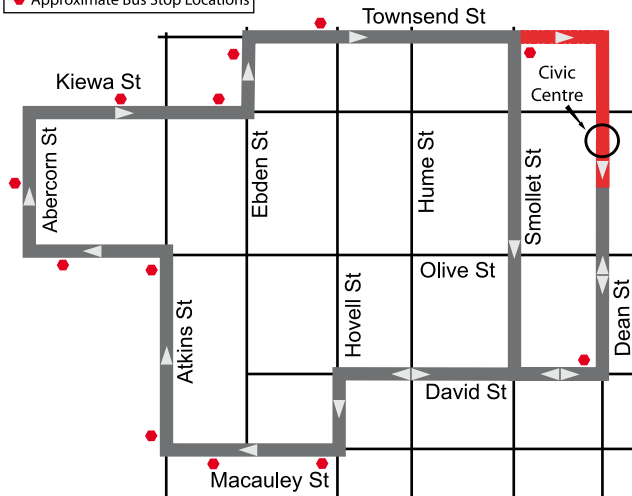

# South Albury (SA)

● Approximate Bus Stop Locations

Route: Departs QEII Square, Dean St, David St, Hovell St, Macauley St, Atkins St, Olive St, Abercorn St, Kiewa St, Ebden St, Townsend St, Smollett, David St, Dean Street **or left Kiewa St, right Dean St.**

## South Albury (SA) – Monday to Saturday

**QEII Square**

**Abercorn Street**

**Dean & David**

### Weekdays

Part Service	8:35	8:45
9:15	9:20	9:30
10:00	10:05	10:15
12:40	12:45	12:55
2:45	2:50	3:00
4:15	4:20	4:30
5:45	5:50	6:00

### Saturdays

9:15	9:20	9:25
10:30	10:35	10:40
12:15	12:20	12:30
1:30	1:35	1:40