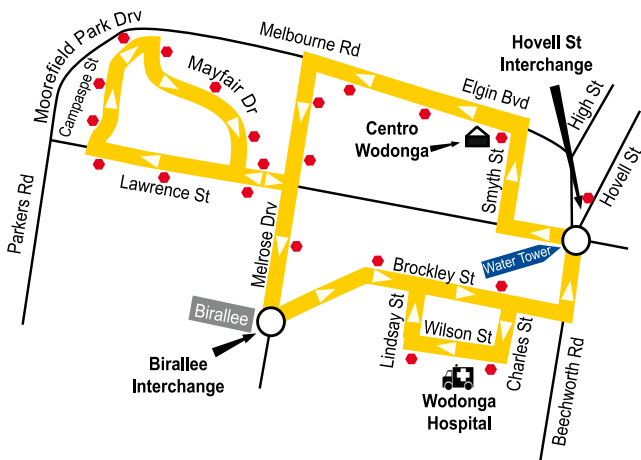

# Mayfair(M)

● Approximate Bus Stop Locations

Route: Depart Water Tower High St via Lawrence St, Smythe St, **Centro Wodonga**, Elgin Bvd, Melbourne Rd, Melrose Drv, right Lawrence St, Campaspe St, Mayfair Drv, left Lawrence St, right Melrose Drv, **Birallee**, Brockley St, Charles St, Wilson St, **Wodonga Hospital**, Lindsay St, right Brockley St, Beechworth Rd, Hovell St.

## Mayfair (M) – Monday to Friday

All services run via Hospital and Centro Wodonga. All services, except 4:15, 5:15, 6:20 have a direct connection to Albury from Hovell St.

Water Tower High St	Centro	Mayfair Shops	Birallee	Wodonga Hospital	Water Tower Hovell St
NS	NS	7:48	7:40**	NS	8:00
8:45	NS	9:08	9:00**	NS	9:15
9:15	9:20	9:25	9:30	9:40	9:45*
10:15	10:20	10:25	10:30	10:40	10:45*
11:15	11:20	11:25	11:30	11:40	11:45*
12:45	12:50	12:55	1:00	1:10	1:15*
2:15	2:20	2:25	2:30	2:40	2:45
4:15	4:20	4:25	#4:35	4:40	4:45
4:45	5:10	5:08	5:00**	4:50	5:15
5:15	NS	5:38	5:30**	NS	5:45
5:45	NS	6:10	6:00	NS	6:15
6:20	NS	6:35	6:30	NS	6:40

\*These services travel directly to Albury

\*\*These services travel to Birallee before Mayfair Shops

#Change buses at Birallee for Albury Service