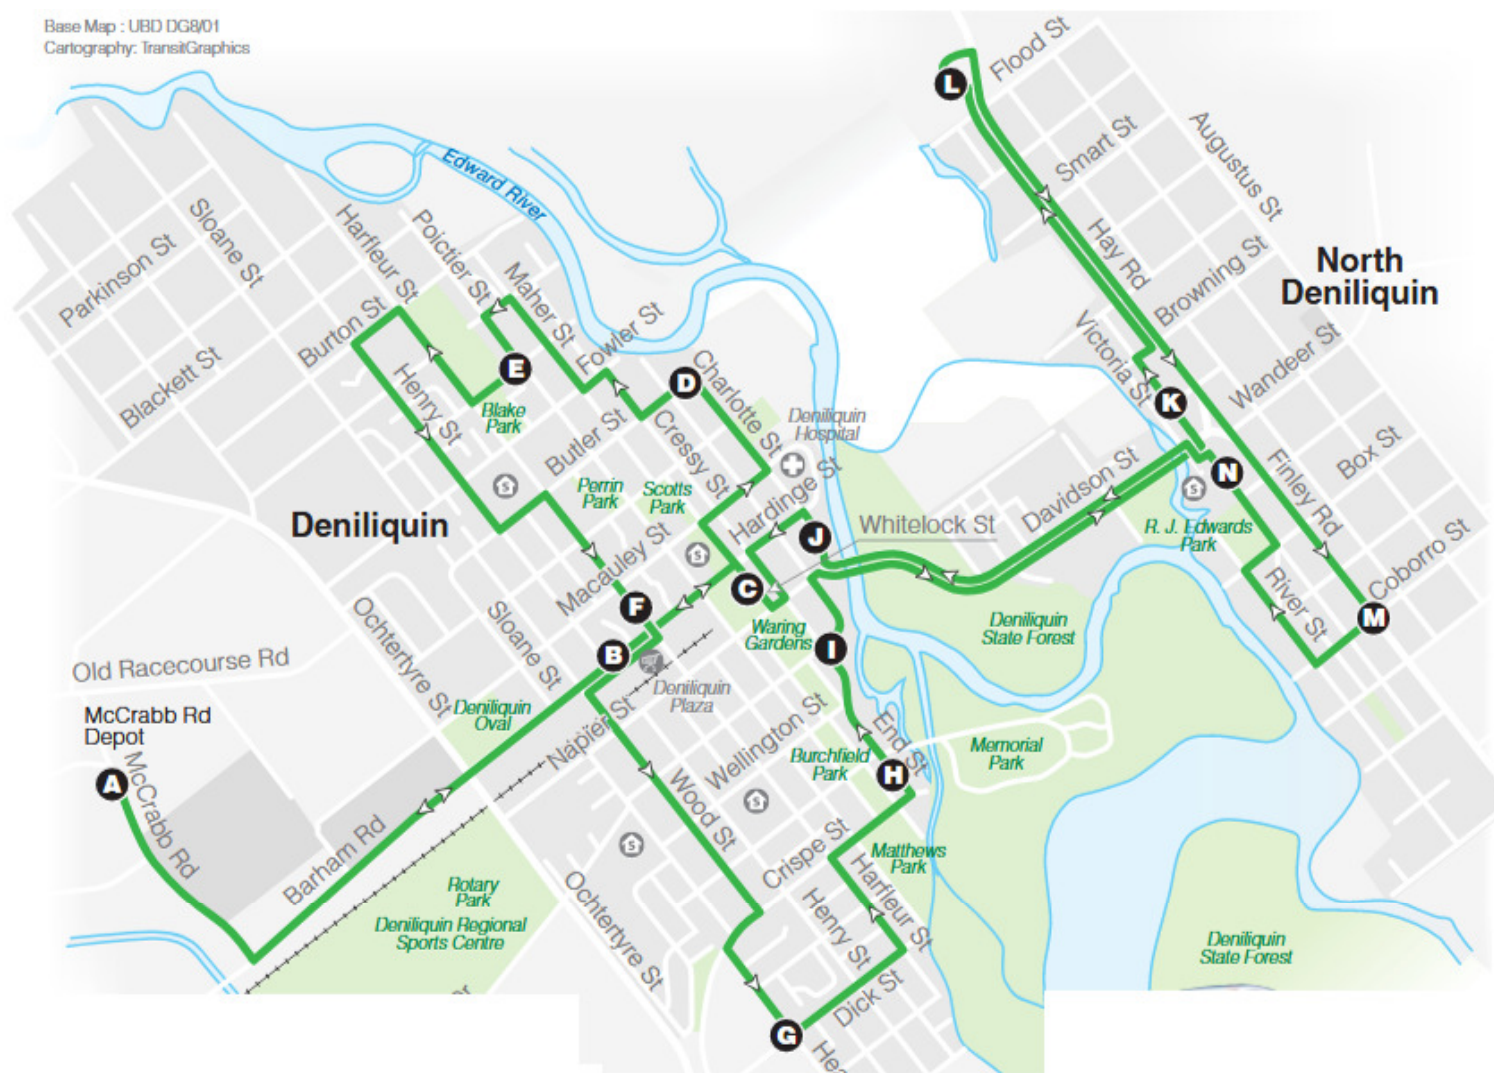

# Deniliquin Town Service

via Deniliquin Plaza, Decimus St, Dick St and Pioneer Caravan Park

## Monday to Friday

map ref	am	am	pm
<b>A</b> McCrabb Rd Depot	9:00	11:00	1:00
<b>B</b> Opp Deniliquin Plaza	9:03	11:03	1:03
<b>C</b> Whitelock St Bus Stop	9:05	11:05	1:05
<b>D</b> Riverview Motel	9:07	11:07	1:07
<b>E</b> Poictiers & Decimus Sts	9:12	11:12	1:12
<b>F</b> Deniliquin Plaza	9:17	11:17	1:17
<b>G</b> Heatherington & Dick Sts	9:23	11:23	1:23
<b>H</b> RSL Club	9:28	11:28	1:28
<b>I</b> Westpac Bank	9:31	11:31	1:31
<b>J</b> IGA (Charlotte St)	9:33	11:33	1:33
<b>K</b> Boyd & Victoria Sts	9:38	11:38	1:38
<b>L</b> Pioneer Caravan Park	9:40	11:40	1:40
<b>M</b> Finley Road & Coborro Sts	9:44	11:44	1:44
<b>N</b> North Primary School	9:48	11:48	1:48
<b>O</b> IGA (Charlotte St)	9:52	11:52	1:52
<b>P</b> Whitelock St Bus Stop	9:54	11:54	1:54
<b>Q</b> Deniliquin Plaza	9:56	11:56	1:56
<b>R</b> McCrabb Rd Depot	9:59	11:59	1:59

Base Map : UBD DG8/01  
Cartography: TransitGraphics

### Legend

- Bus Route
- Hospital
- School
- Shopping Centre

North