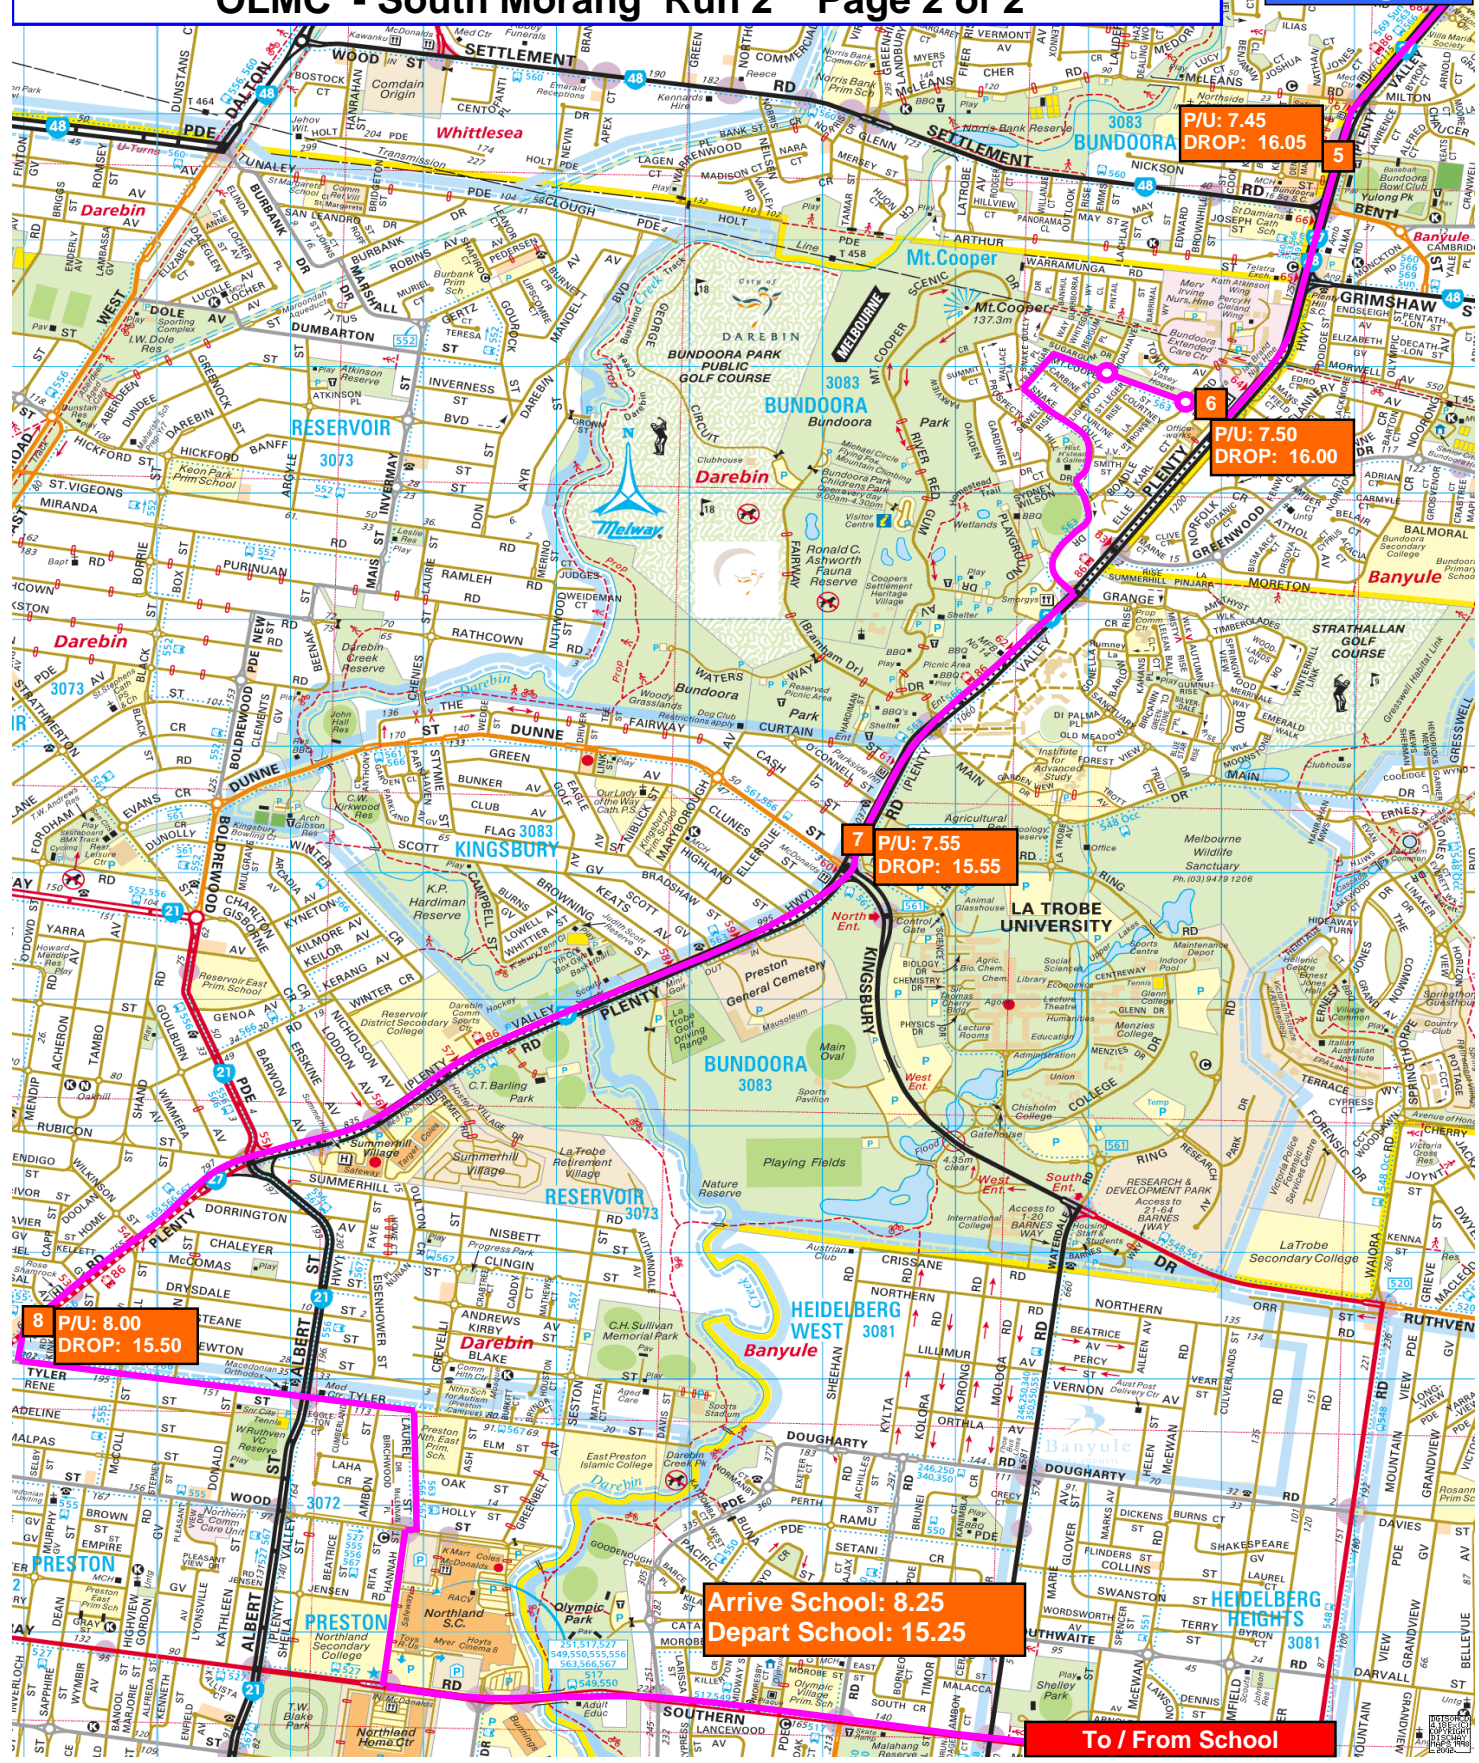

OLMC - South Morang Run 2 Page 1 of 2

Updated: 21st February 2011

To Page 2

P/U: 7.45
DROP: 16.05

P/U: 7.50
DROP: 16.00

P/U: 7.55
DROP: 15.55

P/U: 8.00
DROP: 15.50

Arrive School: 8.25
Depart School: 15.25

To / From School