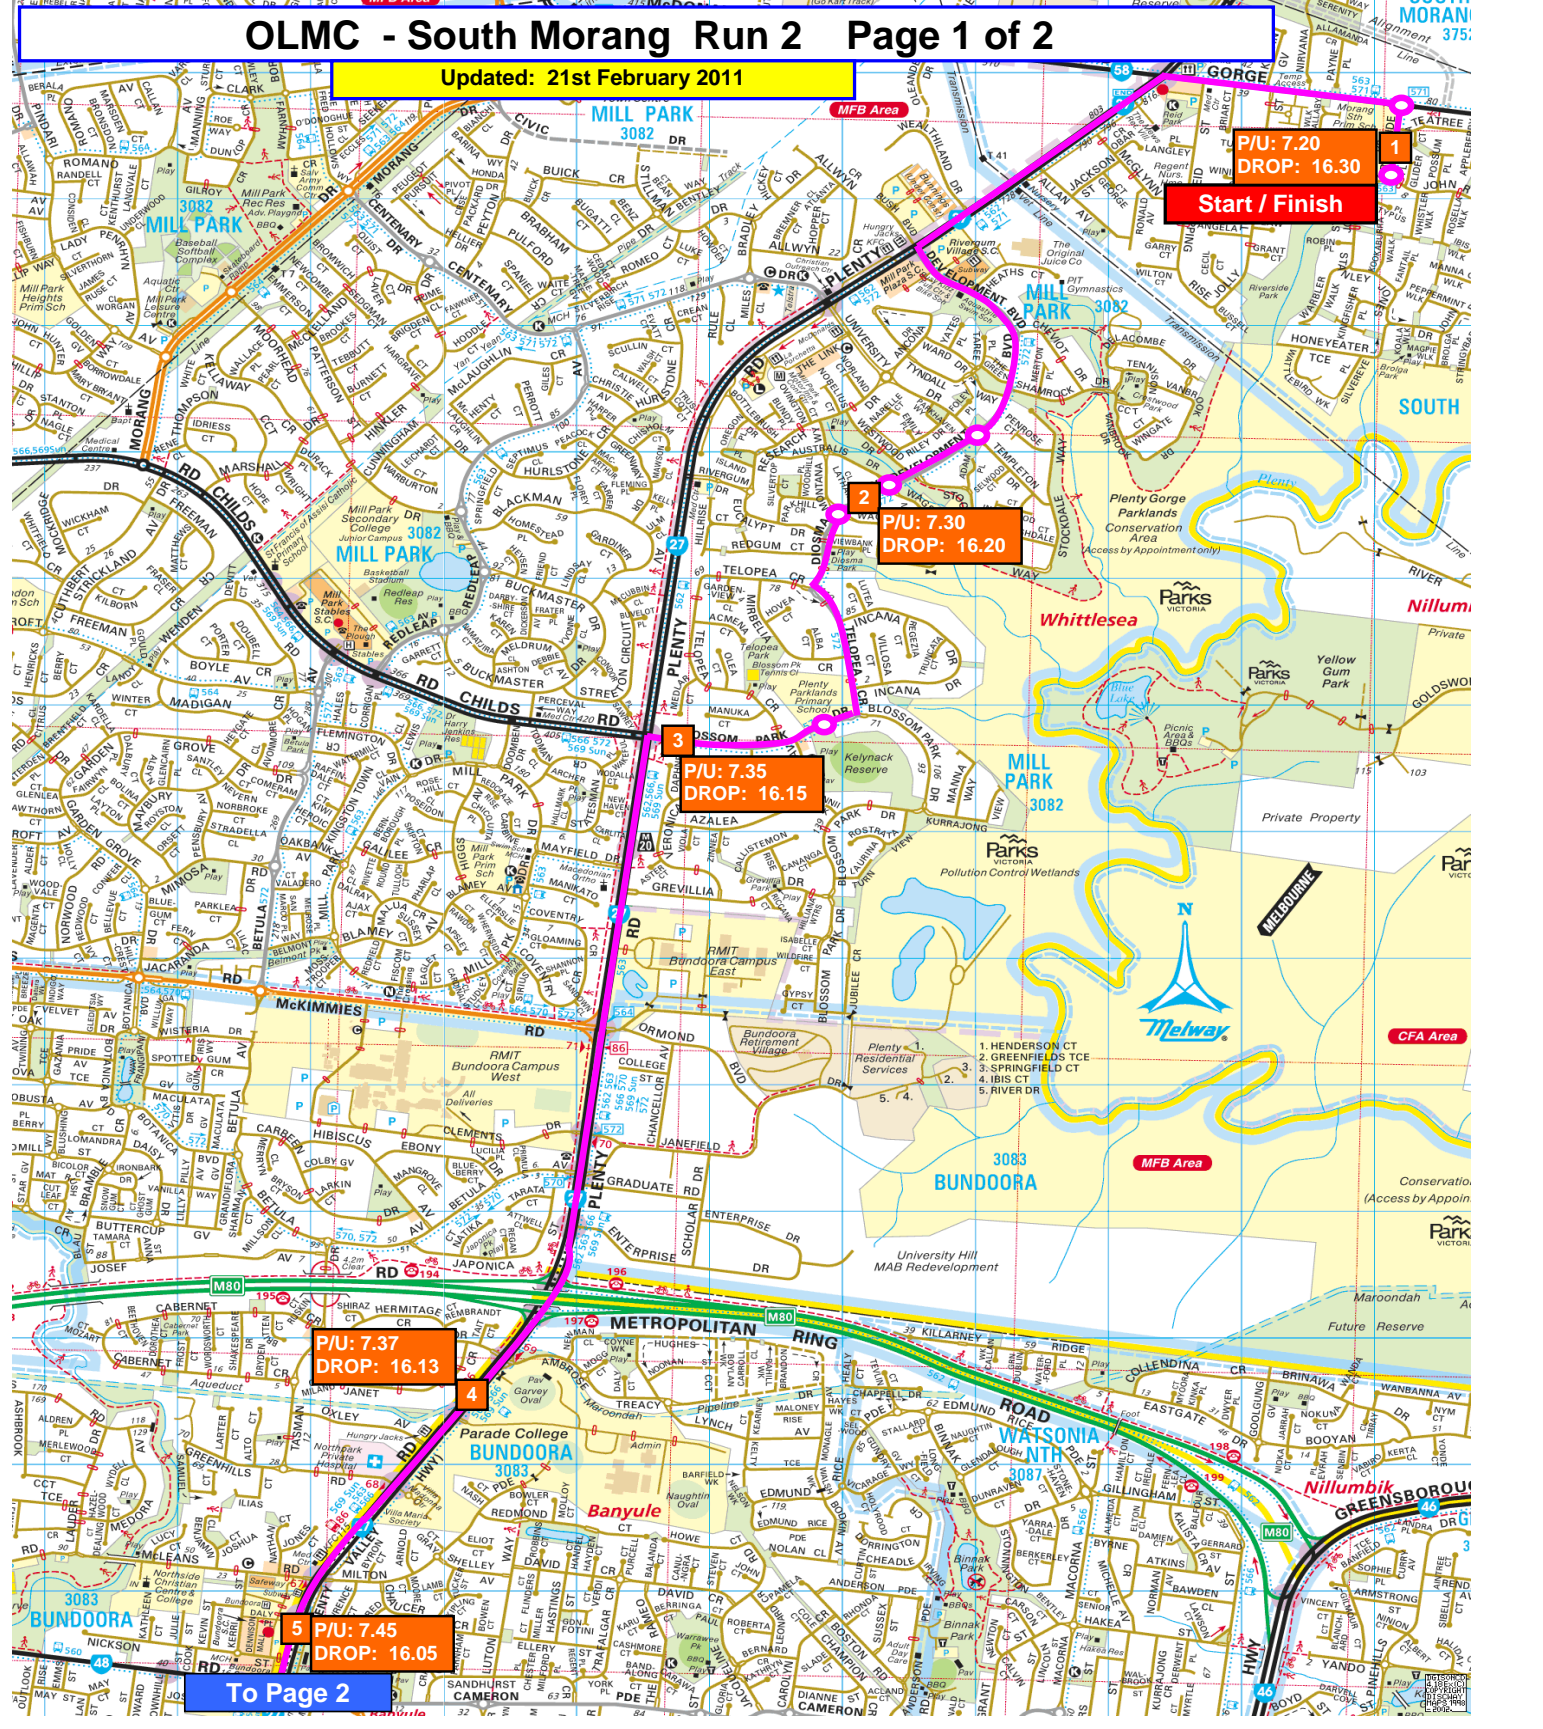

OLMC - South Morang Run 2 Page 1 of 2

Updated: 21st February 2011

To Page 2

P/U: 7.45
DROP: 16.05

P/U: 7.50
DROP: 16.00

P/U: 7.55
DROP: 15.55

P/U: 8.00
DROP: 15.50

Arrive School: 8.25
Depart School: 15.25

To / From School